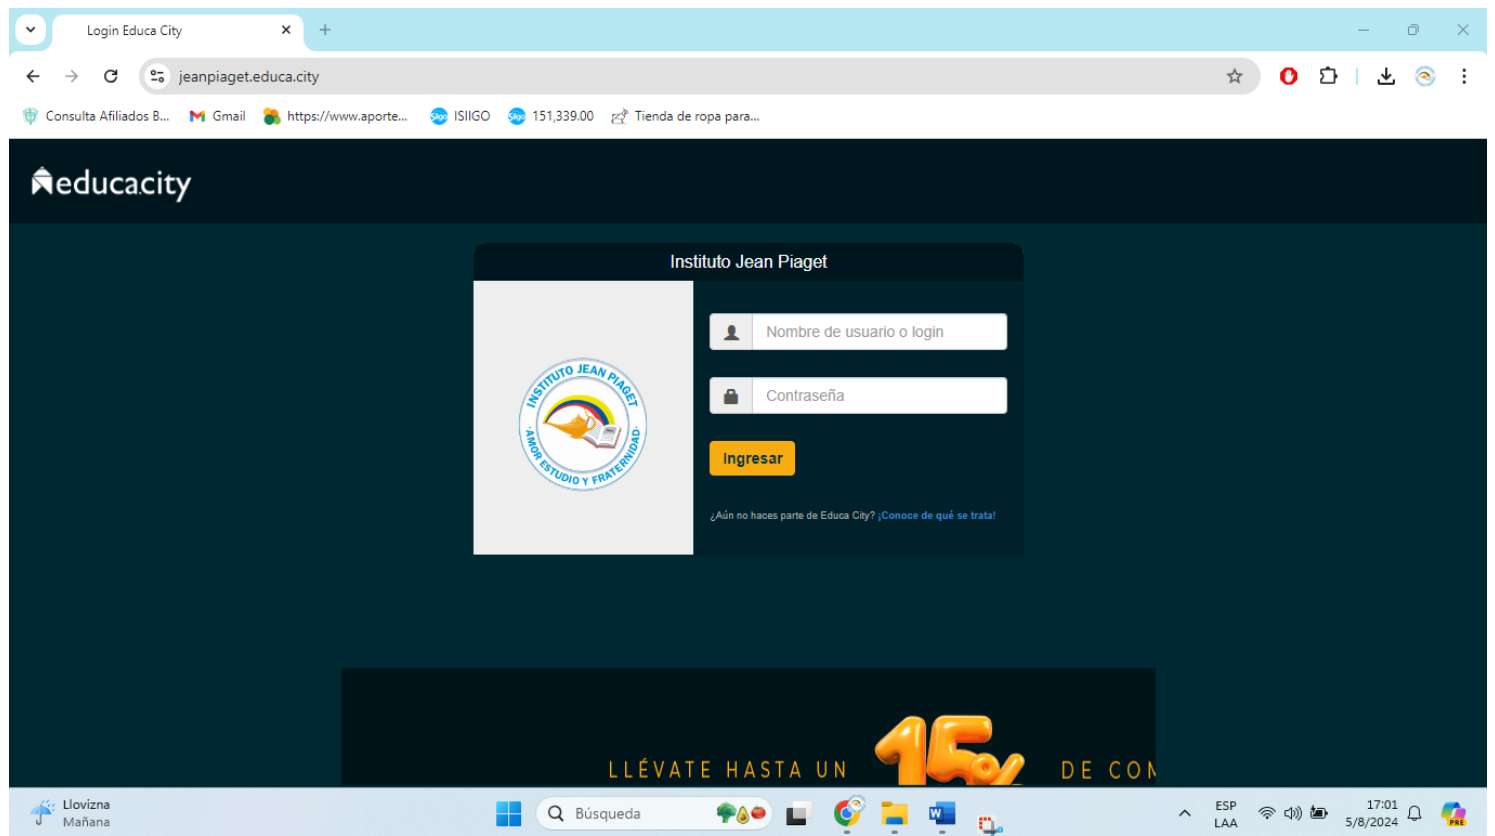

PLATAFORMA DE CALIFICACIONES EDUCA CITY:

Link para ingresar a la plataforma:

<https://jeanpiaget.educa.city/>

Es una herramienta con la cual los padres de familia y estudiantes podrán visualizar como van académicamente en cada una de las materias que los estudiantes ven en la institución, descargar boletín durante cierto tiempo limitado y muchas otras cosas más.

- [Abrir documento de cómo se evalúa a los estudiantes en el instituto Jean Piaget (SIEE)](#)
- [Abrir instructivo de ingreso, uso y manejo de la plataforma de notas Educa City del Instituto Jean Piaget](#)
- [Abrir videotutorial cómo descargar el informe académico del estudiante desde plataforma Educa City](#)